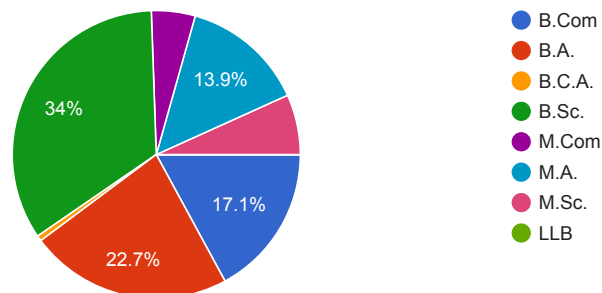

Questions Responses 814 Settings

Shivani Rathore
Ranjana Prajapati
Rohit Pathariya
Radha Patidar
Aarti Malviya
Nikita
Neha verma
Harshita Arya
Sandeep

आपका बच्चा किस कक्षा में पढ़ता है ।

814 responses