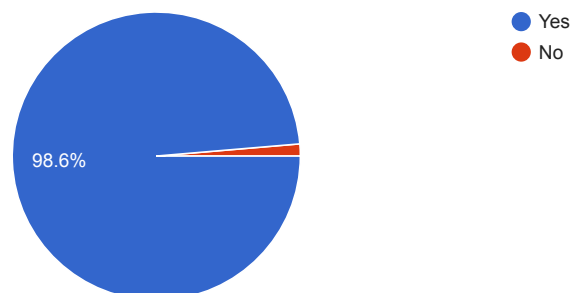

क्या आपको लगता है कि शासकीय चन्द्रशेखर आजाद स्नातकोत्तर अग्रणी महाविद्यालय सीहोर इस क्षेत्र का सर्वश्रेष्ठ महाविद्यालय है ?

814 responses